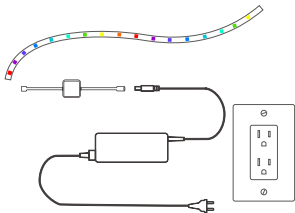

revogi[®]

1. Connect and plug in

2. Download the Delite app

iOS ▶

◀ Android

Scan with your smartphone or tablet
or search for "Revogi Delite" in the
app store.

3. Turn your Bluetooth on

4. Open the app and scan for new devices