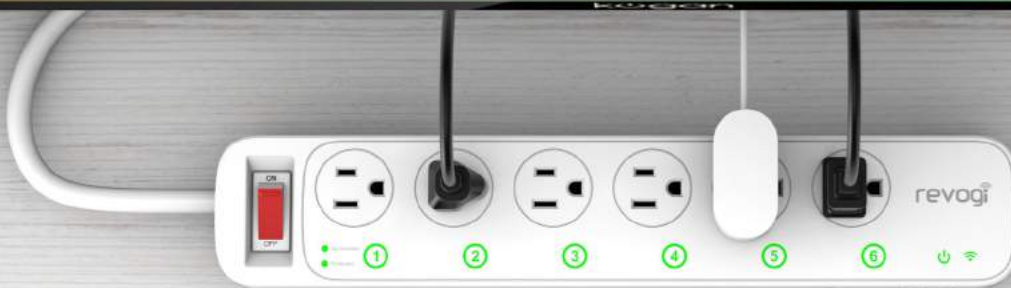

Available socket types

Smart Power Strip

Automate your home theater experience with remote control!

Smart Power Strip

Empowered by Tuya
Powered by the industry trending IOT cloud!

5V USB Ports
Extra USB ports for convenient power charging.

6 Sockets
6 independent sockets.

Power
Turn on&off the appliance.

Surge Protection
Protect your electronics from power surges in your electrical system.

Schedule
Schedule to turn on&off the appliance.

Double Overcurrent Protection
Minimize the risk and double your safety!