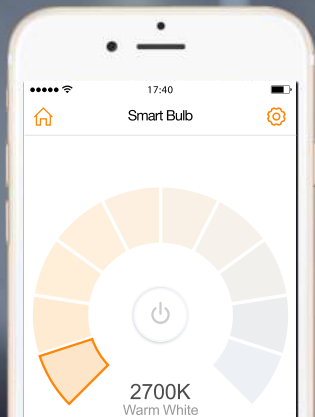

Disco
Color changing and syncing with the rhythm of music or audio.

Amazon Echo/Google Assistant
Ask Alexa / Google to turn your device on or off.

Communication

Certification

Available socket types

Smart Bulb PRO

Control your bulb from anywhere via the free APP!

Smart Bulb PRO

Millions of Colors and Variable White

Variable White
Color temperature ranges between 2,700 - 6,500 Kelvins.

Millions of Colors
16 millions of different colors to choose.