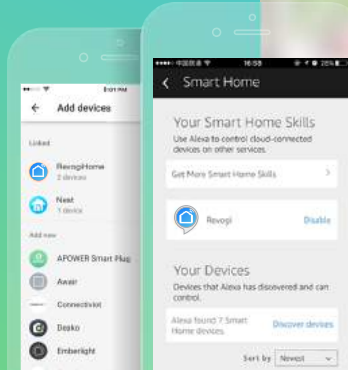

 **Disco**
Color changing and syncing with the rhythm of music or audio.

 **Fade in/out**
Gradually increase or decrease the light.

 **Amazon Echo/Google Assistant**
Ask Alexa / Google to turn your device on or off.

Communication

Certification

Available socket types

“Ok Google,
turn on my
lamp”

“Alexa,
turn on my TV”

Turn your Smart Power on and off
with the sound of your voice!

Smart Home gets smarter with voices

Smart voice-controlled speakers are hot right now with the launch of the Amazon Echo and Google Home.

The Revogi Wi-Fi connected devices' integration with Echo Skills and Google Action allows a simple on/off switch in more natural way by voice.

Unlike competing devices that use complicated wireless protocols, Revogi smart devices work over Wi-Fi, making it easy to connect to Amazon Alexa or Google Assistant without the need for a hub.