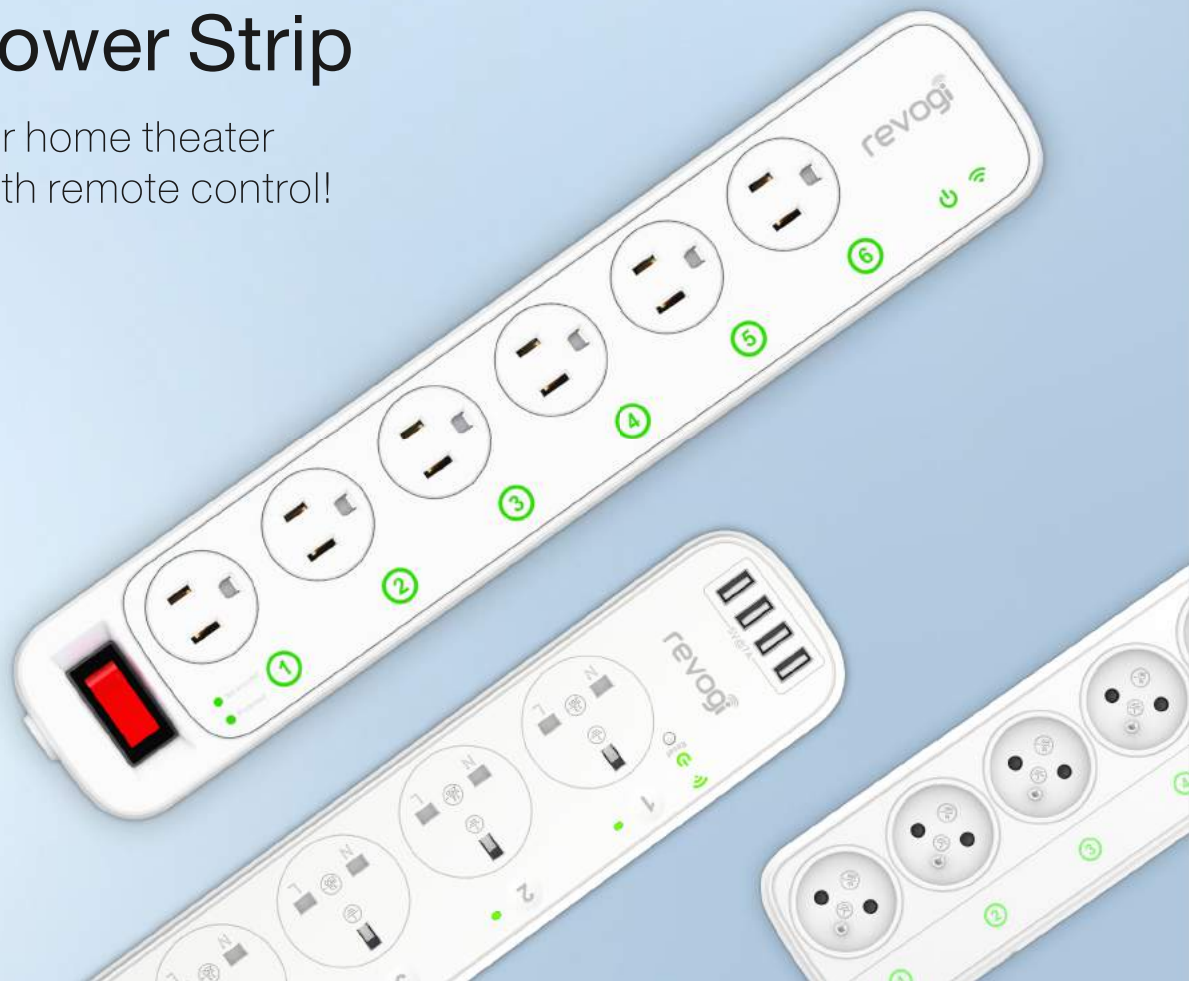

Available socket types

Smart Power Strip

Automate your home theater experience with remote control!

Smart Power Strip

Empowered by Tuya
Powered by the industry trending IOT cloud!

5V USB Ports
Extra USB ports for convenient power charging.