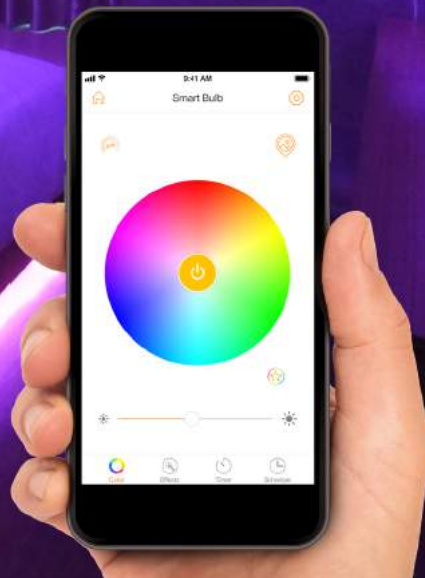

Control your bulb from anywhere via the free APP!

Smart Bulb PRO

Millions of Colors and Variable White

Variable White
Color temperature ranges between 2,700 - 6,500 Kelvins.

Millions of Colors
16 millions of different colors to choose.

Fade in/out
Gradually increase or decrease the light.

1100 Lumen
Brighten up a dark room with only one bulb.

Amazon Echo/Google Assistant
Ask Alexa / Google to turn your device on or off.

Communication

Certification

Available socket types

Smart Lightstrip

Delight your life!

Smart Lightstrip

Bring colors into your interior!

 **Millions of Colors**
16 millions of different colors to choose.

 **Dimmable**
Dimming from max. brightness to absolute darkness.

 **Empowered by Tuya**
Powered by the industry trending IOT cloud!

 **Schedule**
Schedule to turn on&off at certain time.

 **Presence Control**
Auto turn on / off as you come or go.

 **Scenes**
Personalize the settings easily and quickly.