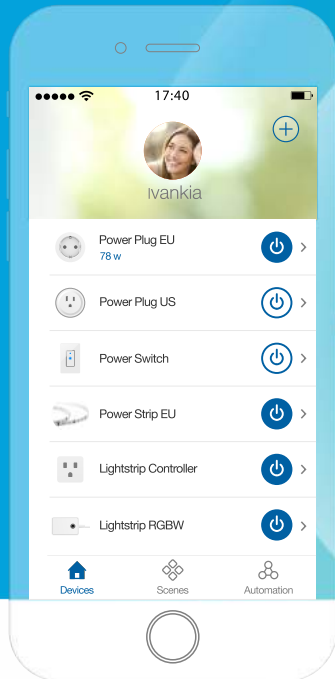

Connect
Control
Conserve

Asmart

SMART HOME 2019

revogi

/rev
-uh
-gee/

Ignite
the
Revolution!

The Story

The theme color of the Revogi brand is bright orange, which stands for happiness, creativity, determination and energy. Revogi is a young, dynamic and forward thinking company and so is its brand.