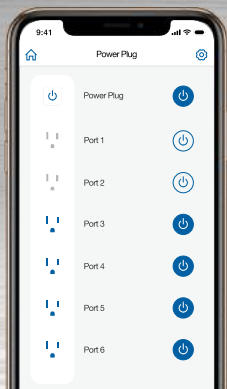

Available socket types

Smart Power Strip

Automate your home theater experience with remote control!

Smart Power Strip

Empowered by Tuya
Powered by the industry trending IOT cloud!

5V USB Ports
Extra USB ports for convenient power charging.

6 Sockets
6 independent sockets.

Power
Turn on&off the appliance.

Surge Protection
Protect your electronics from power surges in your electrical system.

Schedule
Schedule to turn on&off the appliance.

Double Overcurrent Protection
Minimize the risk and double your safety!